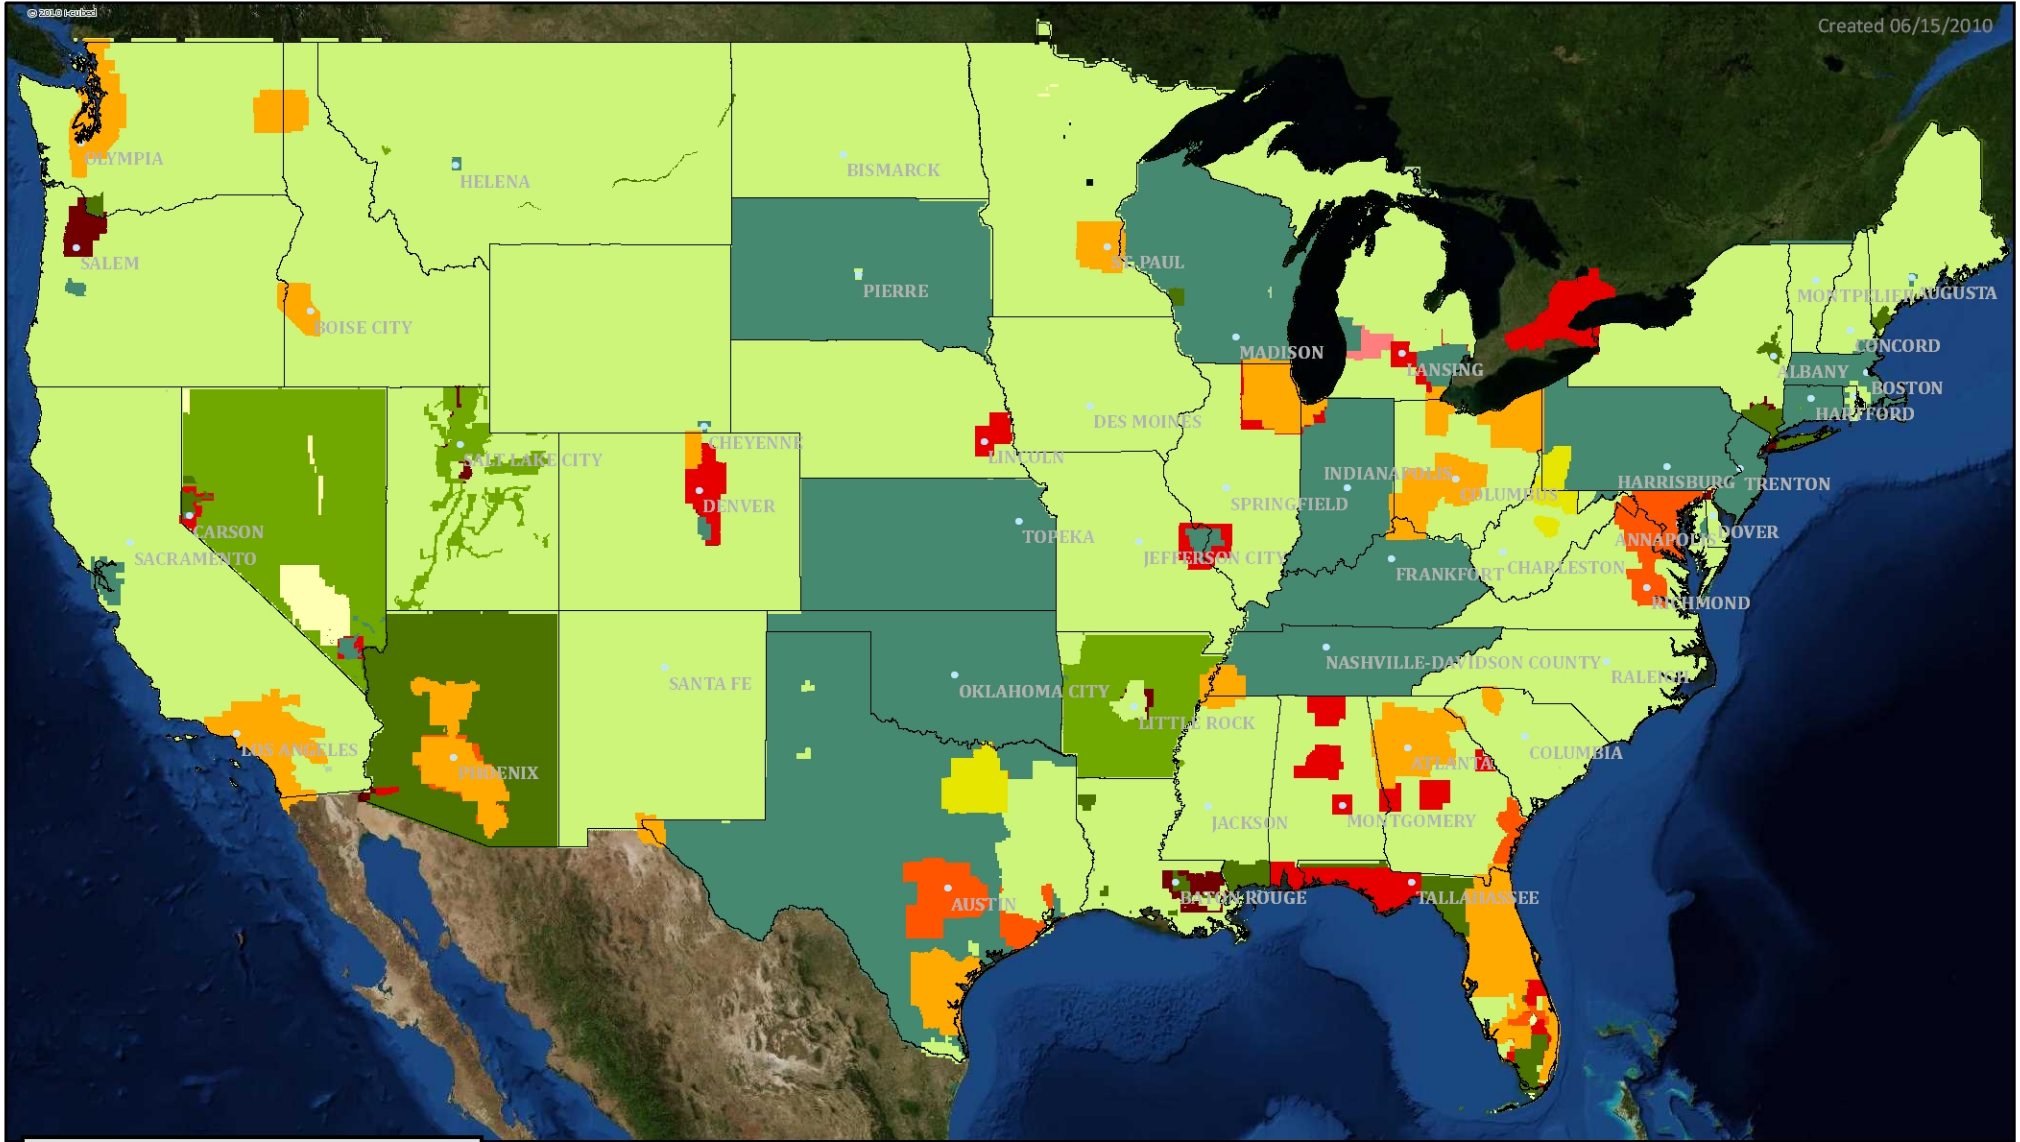

USA Nationwide Prime

Estimated 2010 Quarter 3

Created 06/15/2010

Aerials Express	i-cubed Aerial/NAIP
2010	2009
2009	2008
2008	2007
2007	2006
2006	2005
2005	2004 and Older